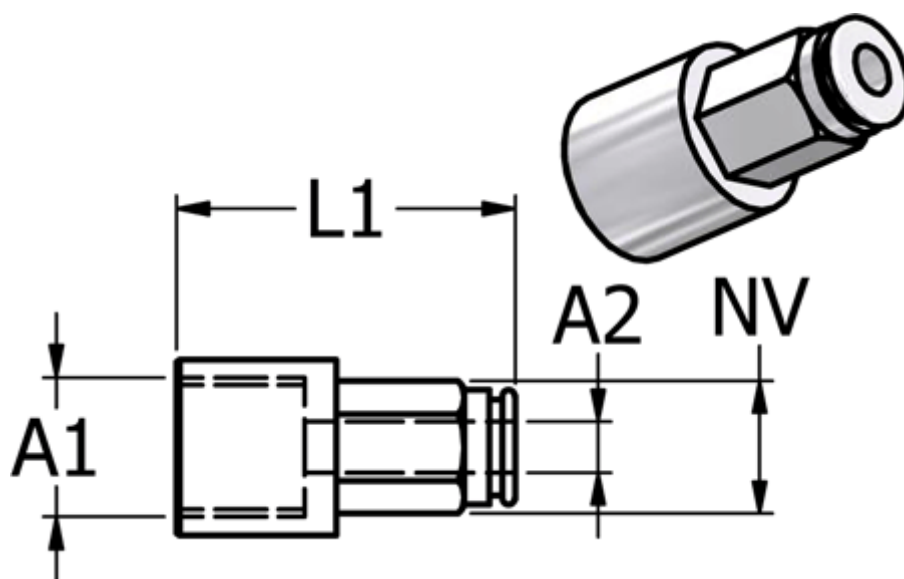

Article number: 58684601410

Description: Metal Push-in fitting 846.014-10, Ø10-G 1/4"
Straight union with FPM O-ring

Measures

Ext. hose diameter A2	= 10
L1	= 32
NV	= 16
Thread A1	= G 1/4"